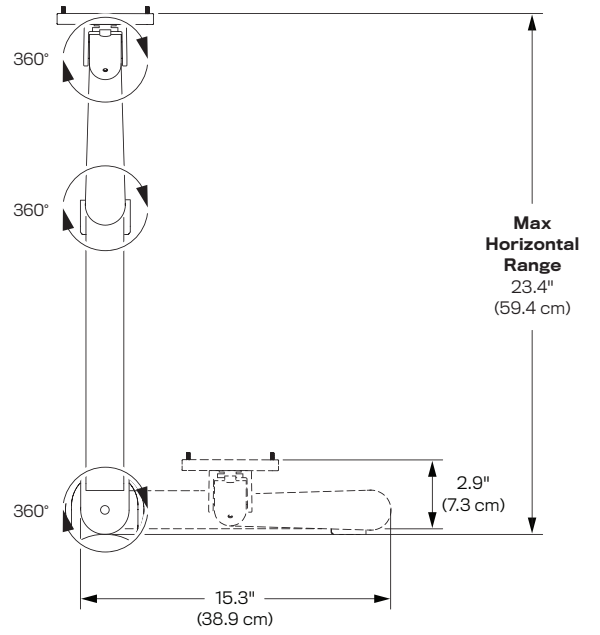

FEATURES

- **Responsive:** One-touch monitor adjustment.
- **Space-Saving:** Slim profile design folds up flat to occupy just 3" of space.
- **Adaptable:** Includes our FLEXmount, offering six different reconfigurable mounting solutions in one kit.
- **Cable Management:** Integrated cable management system hides cables and keeps your worksurface free of clutter.
- **Compatible:** VESA-monitor compatible – 100mm quick-release VESA adapter included.

SPECIFICATIONS

Finishes

 Vista Black
 104

Dimensions

Screen Size: Up to 32"
 Height Adjustment: 16"
 Extension Range: 23.4"
 Monitor Pivot: Landscape to Portrait
 Weight Capacity: 5 - 17 lbs
 Rotation: 360° at three joints
 Tilt: Up to 190° / Pan: 180°
 Mount: Desk Edge, Thru-Desk,
 Grommet, Wall Reverse Wall, Side Bolt

Part Numbers

7FLEX-ETCN-104
 7FLEX-ETUS-104 (TAA Compliant version)

WARRANTY

10 years

CAPABILITIES

Desk Edge

Thru-Desk

Grommet

Wall

Reverse Wall

Side Bolt