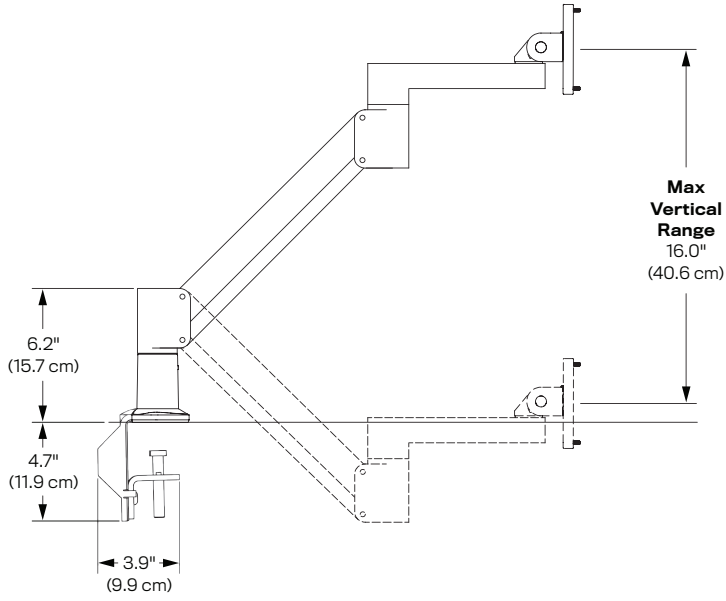

FEATURES

- **Responsive:** One-touch monitor adjustment.
- **Space-Saving:** Slim profile design folds up flat to occupy just 3" of space.
- **Adaptable:** Includes our FLEXmount, offering six different reconfigurable mounting solutions in one kit.
- **Cable Management:** Integrated cable management system hides cables and keeps your worksurface free of clutter.
- **Compatible:** VESA-monitor compatible – 100mm quick-release VESA adapter included.

SPECIFICATIONS

Finishes

 Vista Black
 104

Dimensions

Screen Size: Up to 32"
 Height Adjustment: 16"
 Extension Range: 23.4"
 Monitor Pivot: Landscape to Portrait
 Weight Capacity: 5 - 17 lbs
 Rotation: 360° at three joints
 Tilt: Up to 190° / Pan: 180°
 Mount: Desk Edge, Thru-Desk,
 Grommet, Wall Reverse Wall, Side Bolt

Part Numbers

7FLEX-ETCN-104
 7FLEX-ETUS-104 (TAA Compliant version)

WARRANTY

10 years

CAPABILITIES

Desk Edge

Thru-Desk

Grommet

Wall

Reverse Wall

Side Bolt