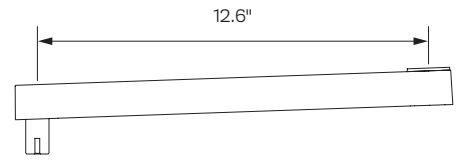

SPECIFICATIONS

Finishes

 Vista Black
104

Dimensions

Rotation: Up to 180° *
Tilt: Up to 180° *

Part Numbers

PTS-WM-VX805/VX820

Accessories

Side

Back

Accessories

4" Extension Arm
MNEA10-04B

8" Extension Arm
MNEA10-04B

12" Extension Arm
MNEA10-12B