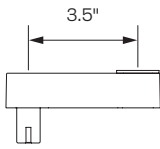

SPECIFICATIONS

Finishes

 Vista Black
104

Dimensions

Rotation: Up to 180° *
Tilt: Up to 180° *

Part Numbers

PTS-WM-VX805/VX820

Accessories

MNEA10-04B (4" Extension Arm)
MNEA10-08B (8" Extension Arm)
MNEA10-12B (12" Extension Arm)

Increase flexibility by combining the wall mount with our optional extension arms

WARRANTY

10 years

CAPABILITIES

Mount

Side

Back

Accessories

4" Extension Arm
MNEA10-04B

8" Extension Arm
MNEA10-04B

12" Extension Arm
MNEA10-12B