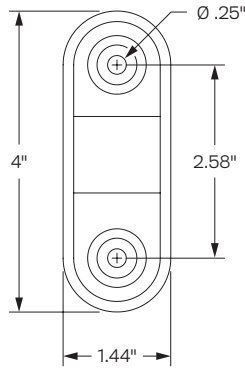

SPECIFICATIONS

Finishes

 Vista Black
104

Dimensions

Rotation: Up to 180° *
Tilt: Up to 180° *

Part Numbers

PTS-WM-VX805/VX820

Accessories

MNEA10-04B (4" Extension Arm)
MNEA10-08B (8" Extension Arm)
MNEA10-12B (12" Extension Arm)

Increase flexibility by combining the wall mount with our optional extension arms

WARRANTY

10 years

CAPABILITIES

Mount

Side

Back

Accessories

4" Extension Arm
MNEA10-04B

8" Extension Arm
MNEA10-04B

12" Extension Arm
MNEA10-12B