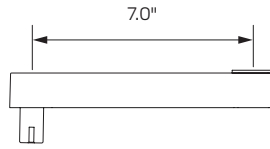

SPECIFICATIONS

Finishes

 Vista Black
104

Dimensions

Rotation: Up to 180° *
Tilt: Up to 180° *

Part Numbers

PTS-WM-VX805/VX820

Accessories

Side

Back

Accessories

4" Extension Arm
MNEA10-04B

8" Extension Arm
MNEA10-04B

12" Extension Arm
MNEA10-12B