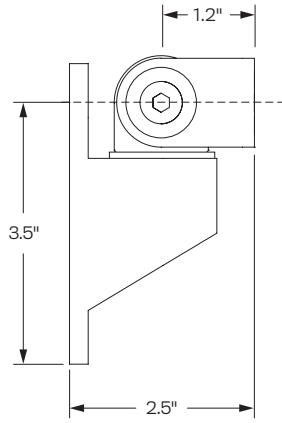

SPECIFICATIONS

Finishes

 Vista Black
104

Dimensions

Rotation: Up to 180° *
Tilt: Up to 180° *

Part Numbers

PTS-WM-VX805/VX820

Accessories

MNEA10-04B (4" Extension Arm)
MNEA10-08B (8" Extension Arm)
MNEA10-12B (12" Extension Arm)

Increase flexibility by combining the wall mount with our optional extension arms

WARRANTY

10 years

CAPABILITIES

Mount

Side

Back

Accessories

4" Extension Arm
MNEA10-04B

8" Extension Arm
MNEA10-04B

12" Extension Arm
MNEA10-12B