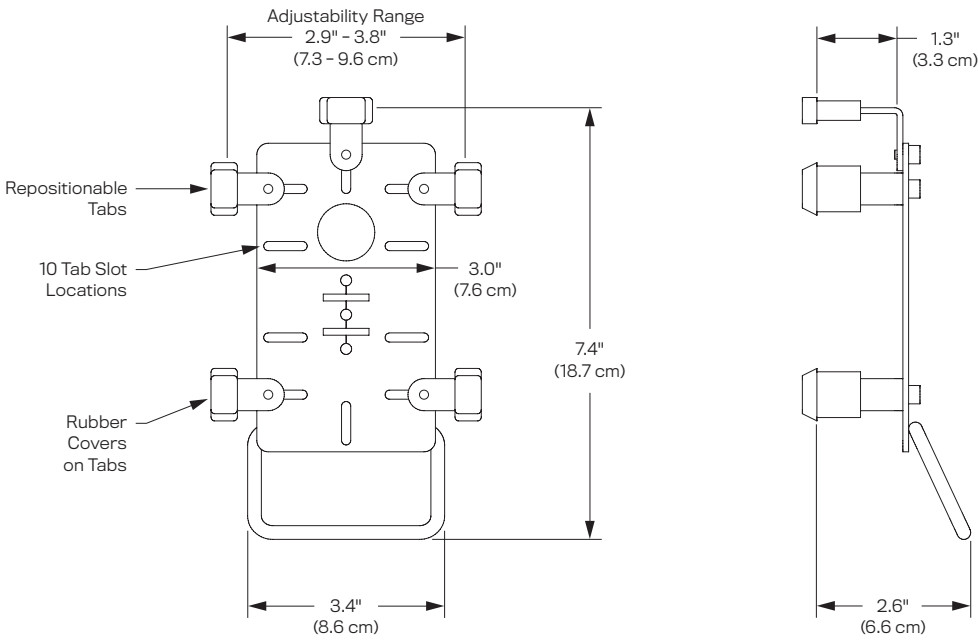

Universal Adapter