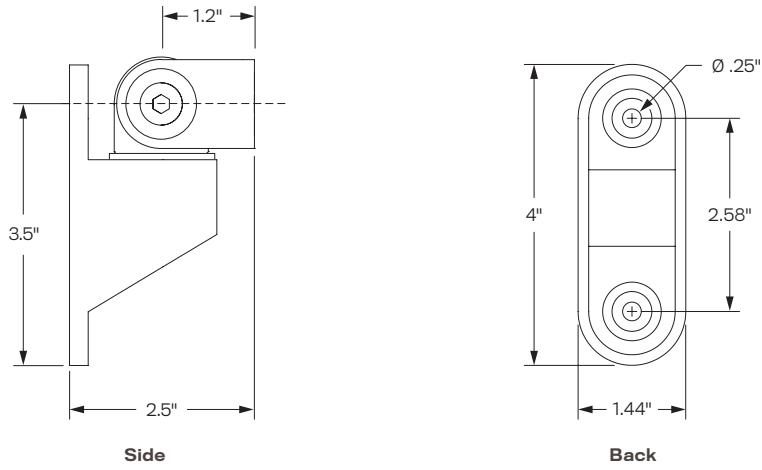

SPECIFICATIONS

Finishes

 Vista Black
104

Dimensions

Rotation: Up to 180° *
Tilt: Up to 180° *

Part Numbers

PTS-WM-UNIV-104

Accessories

MNEA10-04B (4" Extension Arm)
MNEA10-08B (8" Extension Arm)
MNEA10-12B (12" Extension Arm)

Increase flexibility by combining the wall mount with our optional extension arms

WARRANTY

10 years

CAPABILITIES

Mount