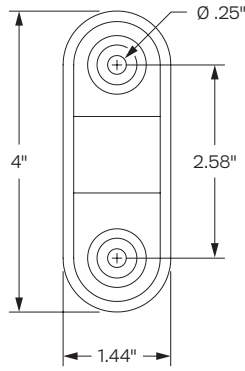

SPECIFICATIONS

Finishes

 Vista Black
104

Dimensions

Rotation: Up to 180° *

Tilt: Up to 180° *

Part Numbers

PTS-WM-P200-P400

Accessories

MNEA10-04B (4" Extension Arm)

MNEA10-08B (8" Extension Arm)

MNEA10-12B (12" Extension Arm)

Increase flexibility by combining the wall mount with our optional extension arms

WARRANTY

10 years

CAPABILITIES

Mount

Side

Back

Accessories

4" Extension Arm
MNEA10-04B

8" Extension Arm
MNEA10-04B

12" Extension Arm
MNEA10-12B