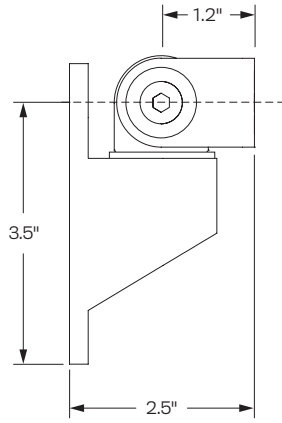

SPECIFICATIONS

Finishes

 Vista Black
104

Dimensions

Rotation: Up to 180° *

Tilt: Up to 180° *

Part Numbers

PTS-WM-P200-P400

Accessories

MNEA10-04B (4" Extension Arm)

MNEA10-08B (8" Extension Arm)

MNEA10-12B (12" Extension Arm)

Increase flexibility by combining the wall mount with our optional extension arms

WARRANTY

10 years

CAPABILITIES

Mount

Side

Back

Accessories

4" Extension Arm
MNEA10-04B

8" Extension Arm
MNEA10-04B

12" Extension Arm
MNEA10-12B