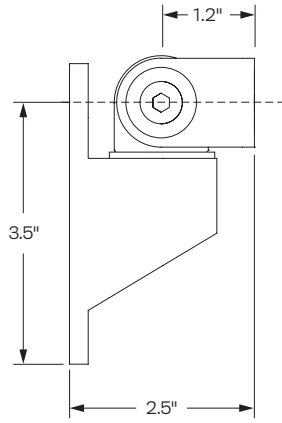

CAPABILITIES

Mount

Side