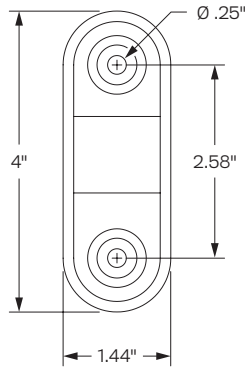

CAPABILITIES

Mount

Back

Accessories