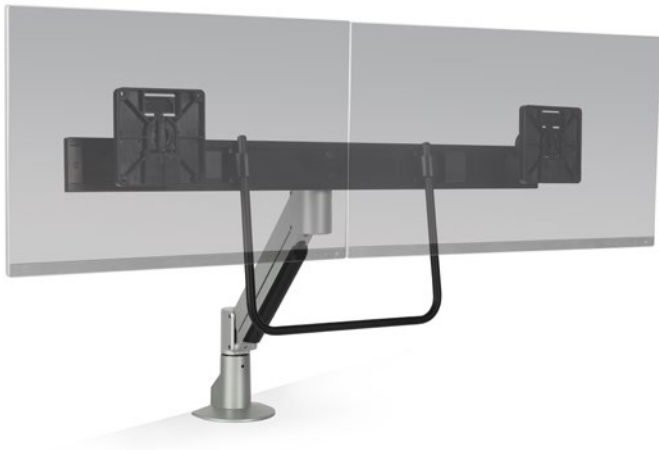

7000 DUAL CROSSBAR

MONITOR ARMS

SUPERIOR ERGONOMICS. BAR NONE.

7000 Dual Crossbar combines ergonomics and ease of use into one streamlines, functional monitor arm. The Dual Crossbar promotes a healthier posture and effortless movement of dual monitors. Experience increase performance and productivity with the convenience of the 7000 Dual Crossbar.

Save desk space by mounting two monitors side-by-side on one single mount.

FEATURES

- **Space-Saving:** Mount dual monitors off a single arm to save valuable space.
- **Responsive:** Handle allows for movement of dual monitors in tandem for quick, easy repositioning.
- **Flexible:** Independent monitor movement: pivot, rotate, pan and tilt each monitor individually.
- **Quick:** Fast installation provided by top down clamp mount and quick-install tilter.

SPECIFICATIONS

Finishes

- Flat White
248
- Silver
124
- Vista Black
104

Dimensions

Screen Size: Up to 27" per monitor
Height Adjustment: 15.5"
Extension Range: 17.8"
Weight Capacity: 6 - 14 lbs. per monitor
Mount: Desk Edge, Grommet
Compatibility: Up to 1.5" desk thickness

Part Numbers

7000-1-8537H-__ _

Integrated cable management provides a clutter free space

Instantly adjust dual monitors with bar

WARRANTY

10 years