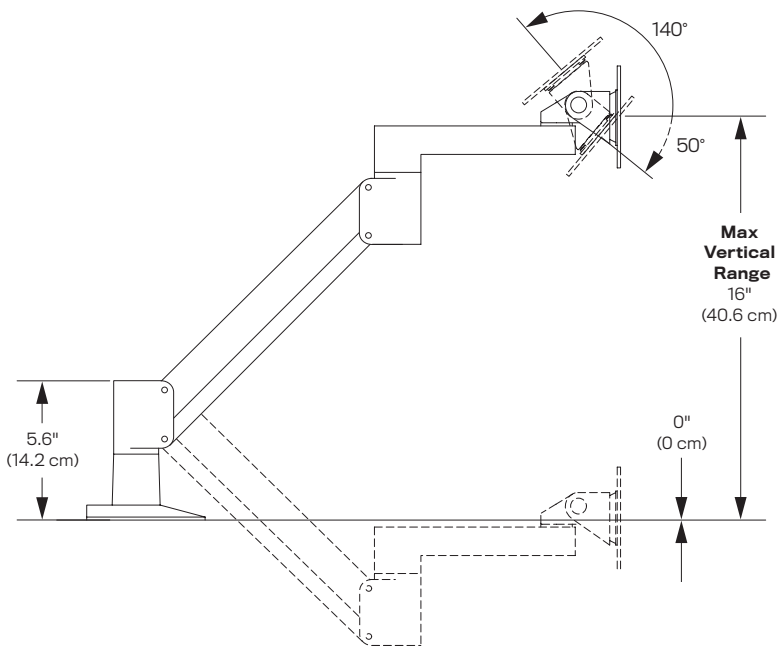

SPECIFICATIONS

Finishes

	Flat White 248
	Silver 124
	Vista Black 104

Dimensions

Screen Size: Up to 32"
 Height Adjustment: 16"
 Extension Range: 24"
 Max Monitor Height: 16"
 Weight Capacity: 2 – 31 lbs.
 Mount: Desk Edge, Thru-Desk,
 Grommet, Wall, Reverse Wall, Side Bolt
 Compatibility: Up to 1.5" desk thickness

Part Numbers

7000-500-FM-___ (2 - 13 lbs. monitor)
 7000-800-FM-___ (7.5 - 25 lbs. monitor)
 7000-1000-FM-___ (12 - 31 lbs. monitor)

Effortlessly reposition
monitor arm to where
you need it

Wall mount configuration

Integrated cable
management

Space-saving design

WARRANTY

10 years

CAPABILITIES

Desk Edge

Thru-Desk

Grommet

Wall

Reverse Wall

Side Bolt