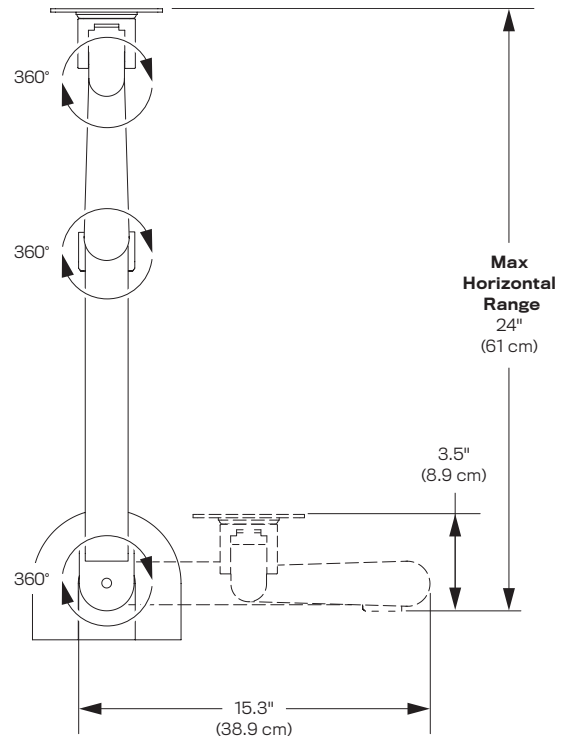

SPECIFICATIONS

Finishes

	Flat White 248
	Silver 124
	Vista Black 104

Dimensions

Screen Size: Up to 32"
 Height Adjustment: 16"
 Extension Range: 24"
 Max Monitor Height: 16"
 Weight Capacity: 2 – 31 lbs.
 Mount: Desk Edge, Thru-Desk,
 Grommet, Wall, Reverse Wall, Side Bolt
 Compatibility: Up to 1.5" desk thickness

Part Numbers

7000-500-FM-___ (2 - 13 lbs. monitor)
 7000-800-FM-___ (7.5 - 25 lbs. monitor)
 7000-1000-FM-___ (12 - 31 lbs. monitor)

Effortlessly reposition
monitor arm to where
you need it

Wall mount configuration

Integrated cable
management

Space-saving design

WARRANTY

10 years

CAPABILITIES

Desk Edge

Thru-Desk

Grommet

Wall

Reverse Wall

Side Bolt