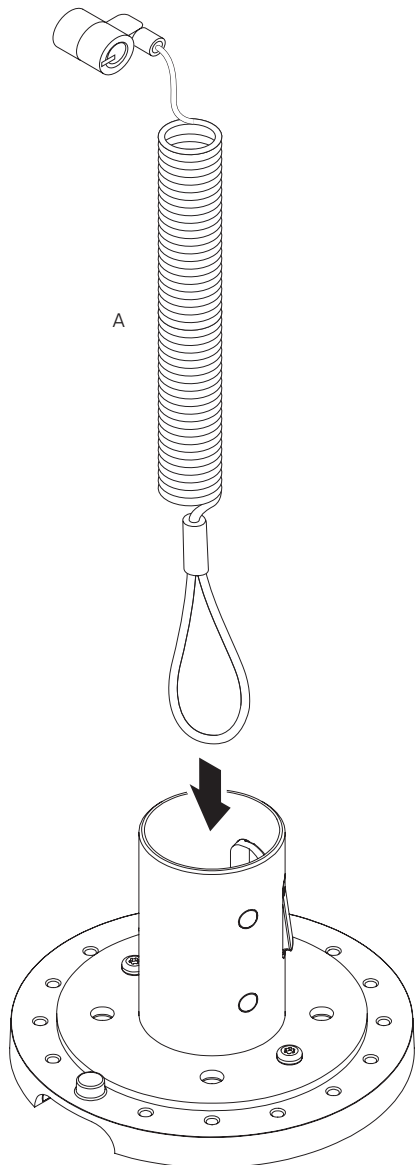

PTS-CST

Installation Instructions

Innovative Ergonomic Solutions companies

Innovative Ergonomic Solutions
800 524 2744
customerservice@team-ies.com
team-ies.com

PTS-CST

Parts List

A

Tether Security Loop 1x
715771

B

Tether Retainer 1x
115645

1

2

3

Follow the mount instructions to complete your assembly, then proceed to step 4.