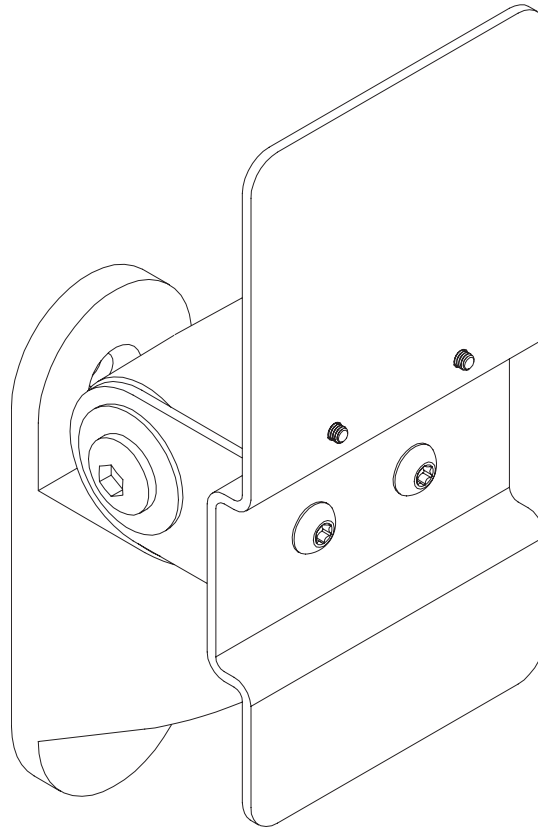

PTS-WM-P200-P400

Installation Instructions

Innovative Ergonomic Solutions companies

PTS-WM-P200-P400

Parts List

A

Wall Mount 1x
RP406795

B

Mini Tilter 1x
416267

C

Verifone P200/P400 Adapter Plate 1x
114856

D

Tilt Bracket Screw 2x
113900

E

M3-0.5 x 6mm Button Head Screw 2x
715251

F

Dog Washer 1x
105189

G

10-32 x 3/8" FPhMS w/Lock Patch 1x
705198

H

T10 L-Key 1x
714898

I

T25 L-Key 1x
714899

J