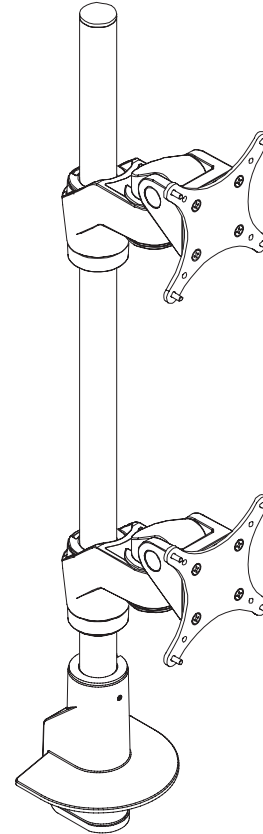

**STX-01S**

**STX-11S**

**HAT Collective**  
408 437 8770  
cs@hatcollective.com  
hatcollective.com

**Innovative Ergonomic Solutions**  
800 524 2744  
customerservice@team-ies.com  
team-ies.com

1

Desk thickness  
up to 1.5" (3.8 cm)

OR

Desk thickness  
up to 1.5" (3.8 cm)

2