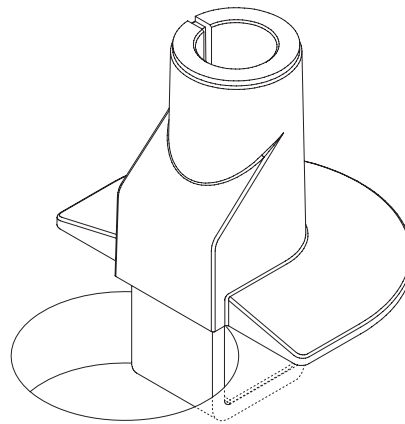

**STX-01S**

**STX-11S**

**HAT Collective**  
408 437 8770  
cs@hatcollective.com  
hatcollective.com

**Innovative Ergonomic Solutions**  
800 524 2744  
customerservice@team-ies.com  
team-ies.com

1

Desk thickness  
up to 1.5" (3.8 cm)

OR

Desk thickness  
up to 1.5" (3.8 cm)

2