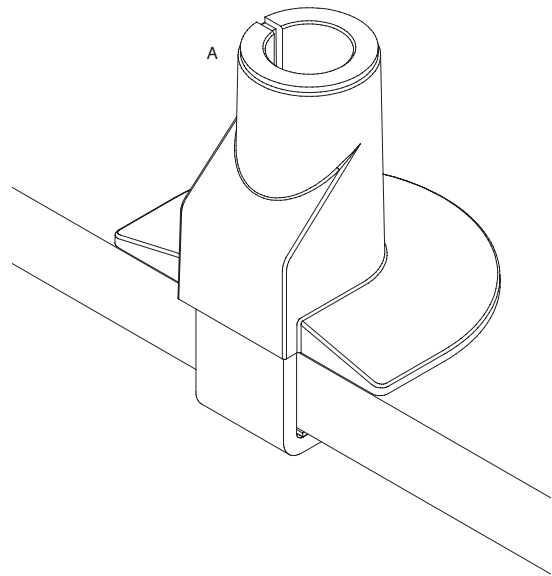

**STX-01S**

**STX-11S**

**HAT Collective**  
408 437 8770  
cs@hatcollective.com  
hatcollective.com

**Innovative Ergonomic Solutions**  
800 524 2744  
customerservice@team-ies.com  
team-ies.com

1

Desk thickness  
up to 1.5" (3.8 cm)

OR

Desk thickness  
up to 1.5" (3.8 cm)

2