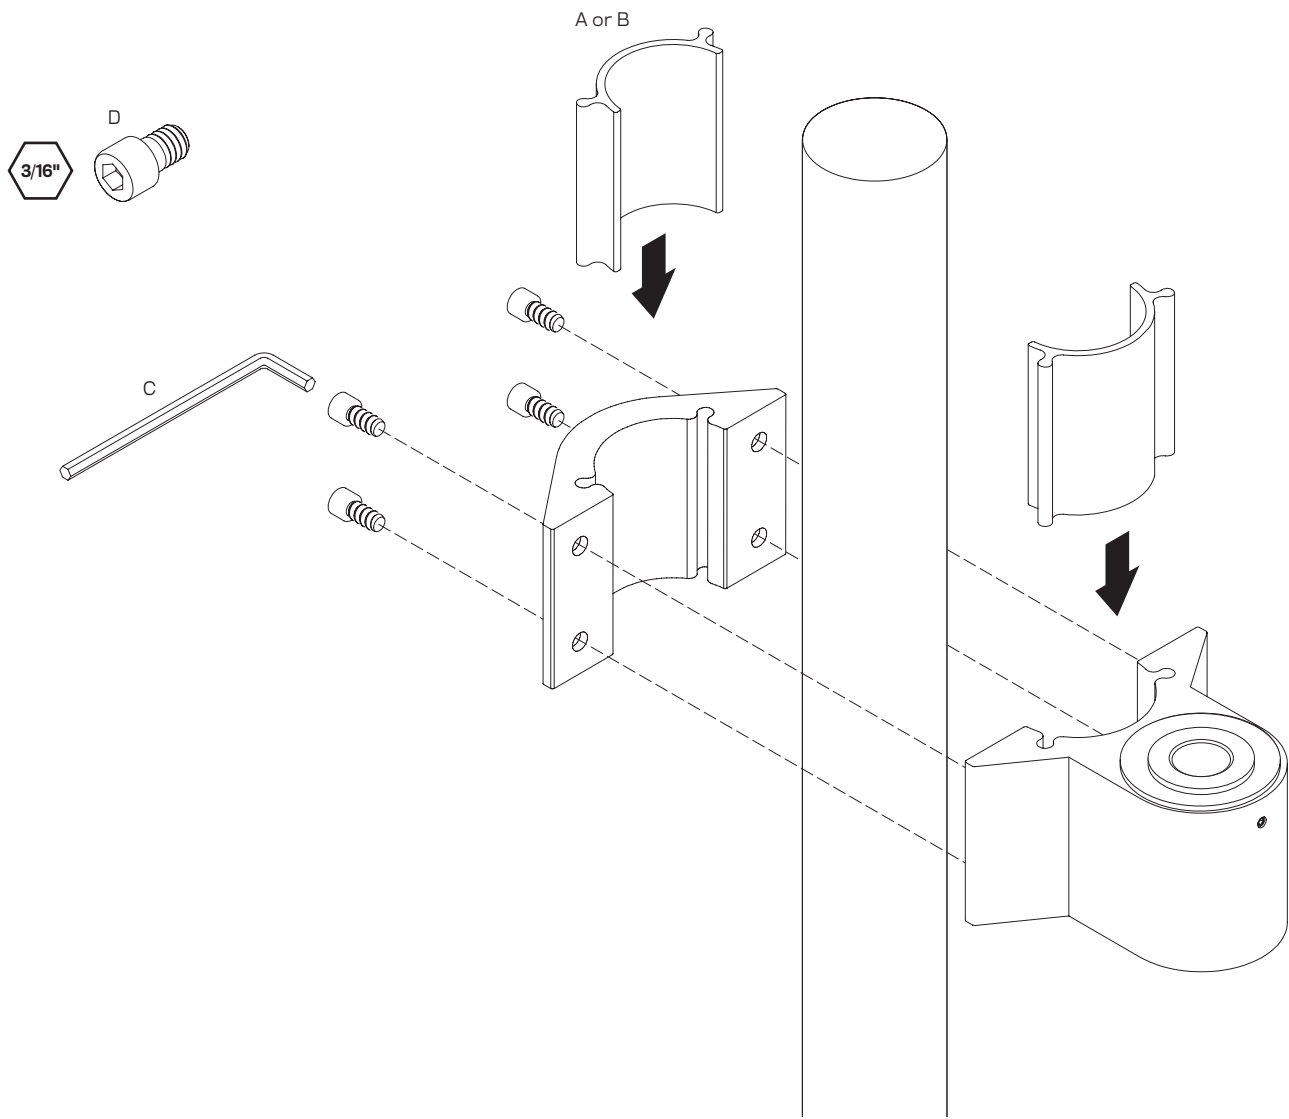

PARTS LIST

A Bushing for 1.5" Pole 2x
102658

B Bushing for 1.75" Pole 2x
103106

C 3/16" Allen Wrench 1x
701311

D 1/4-20 x 1/2" Screw 4x
701915

E M4 x 12mm Phillips Pan Head Screw (4-pack) 1x
702096

F Quick Connect VESA Plate 1x
114808

G Monitor Tilter 1x
8500 Tilter

H Dog Washer 1x
105189

I 10-32 x 3/8" FPhMS w/Lock Patch 1x
705198

J 1/8" Allen Wrench 1x
701312

1

	
1.5"	
1.75"	
2.0"	