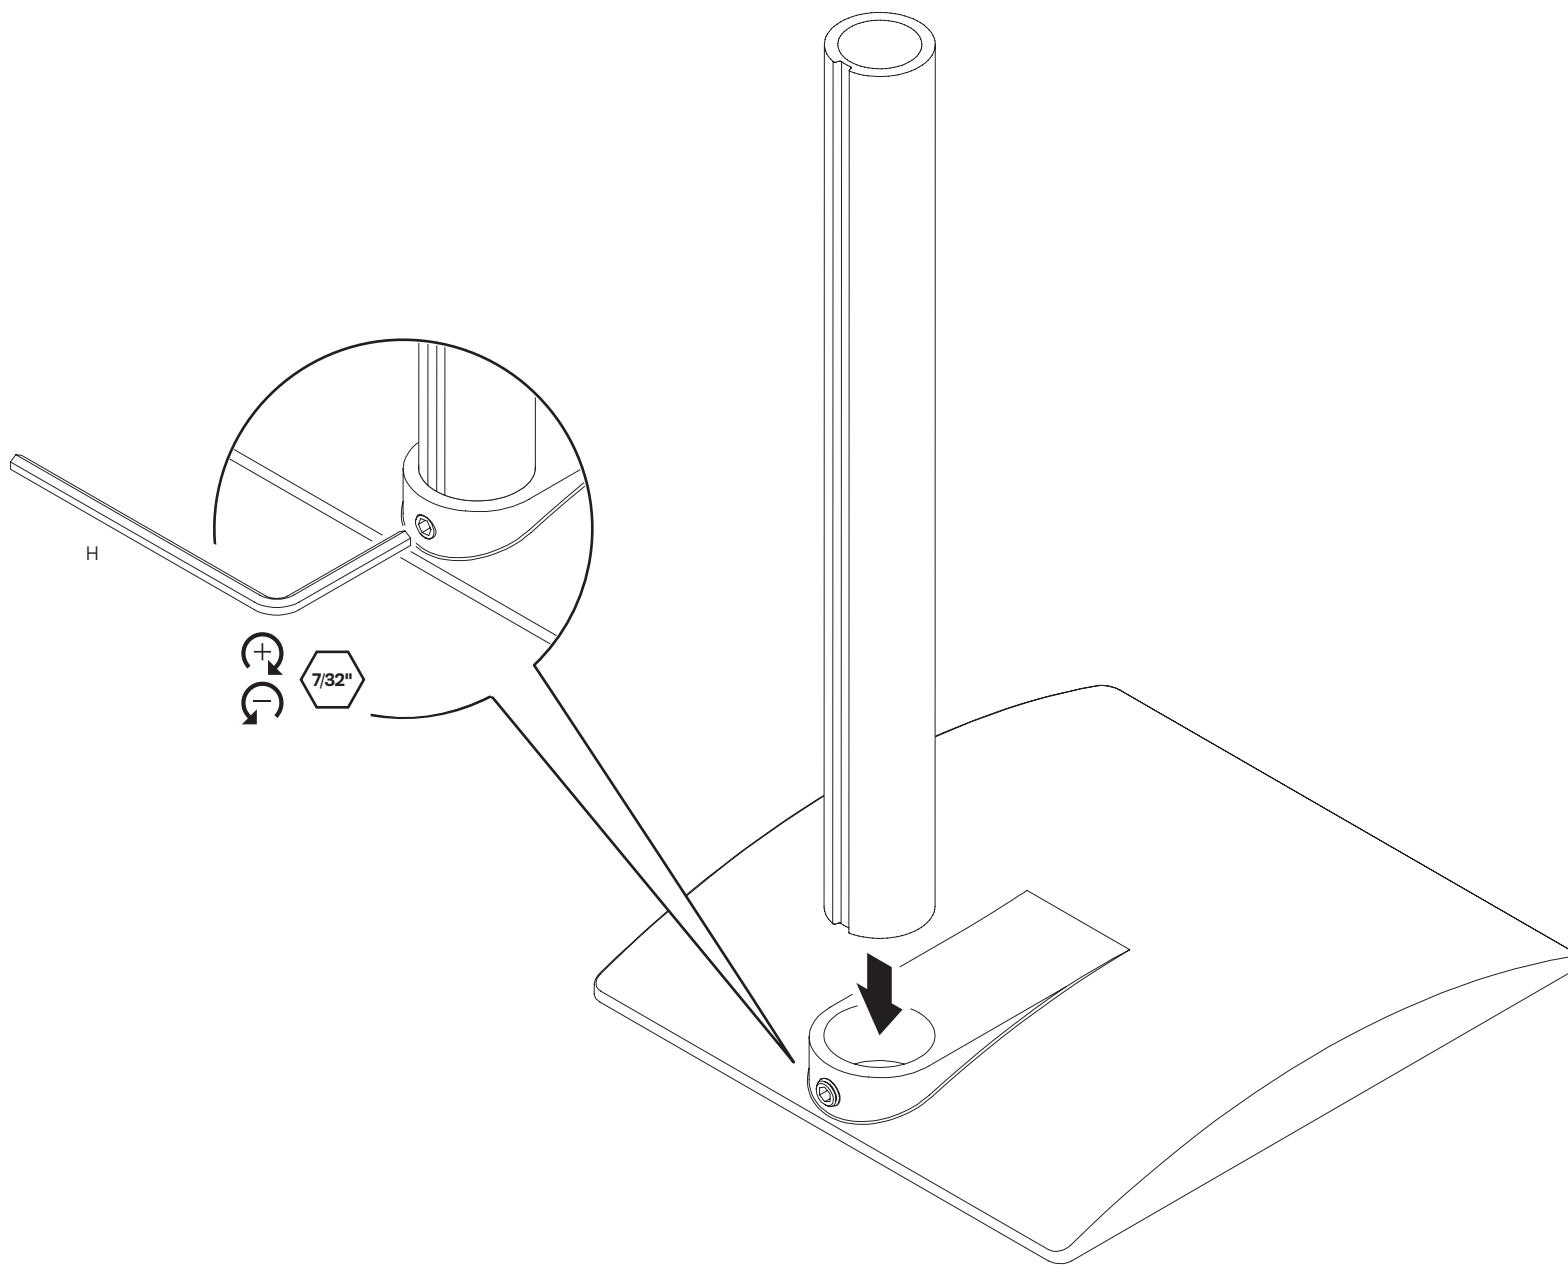

# PARTS LIST

A Bumper  
712796

B Monitor Tilter  
8500 Tilter

C Quick Connect VESA Plate  
114808

D M4 x 12mm Phillips Pan Head Screw (4-pack)  
702096

E Dog Washer  
105189

F 10-32 x 3/8" FPhMS w/Lock Patch  
705198

G 1/8" Allen Wrench  
701312

H 7/32" Allen Wrench  
701127

1

6