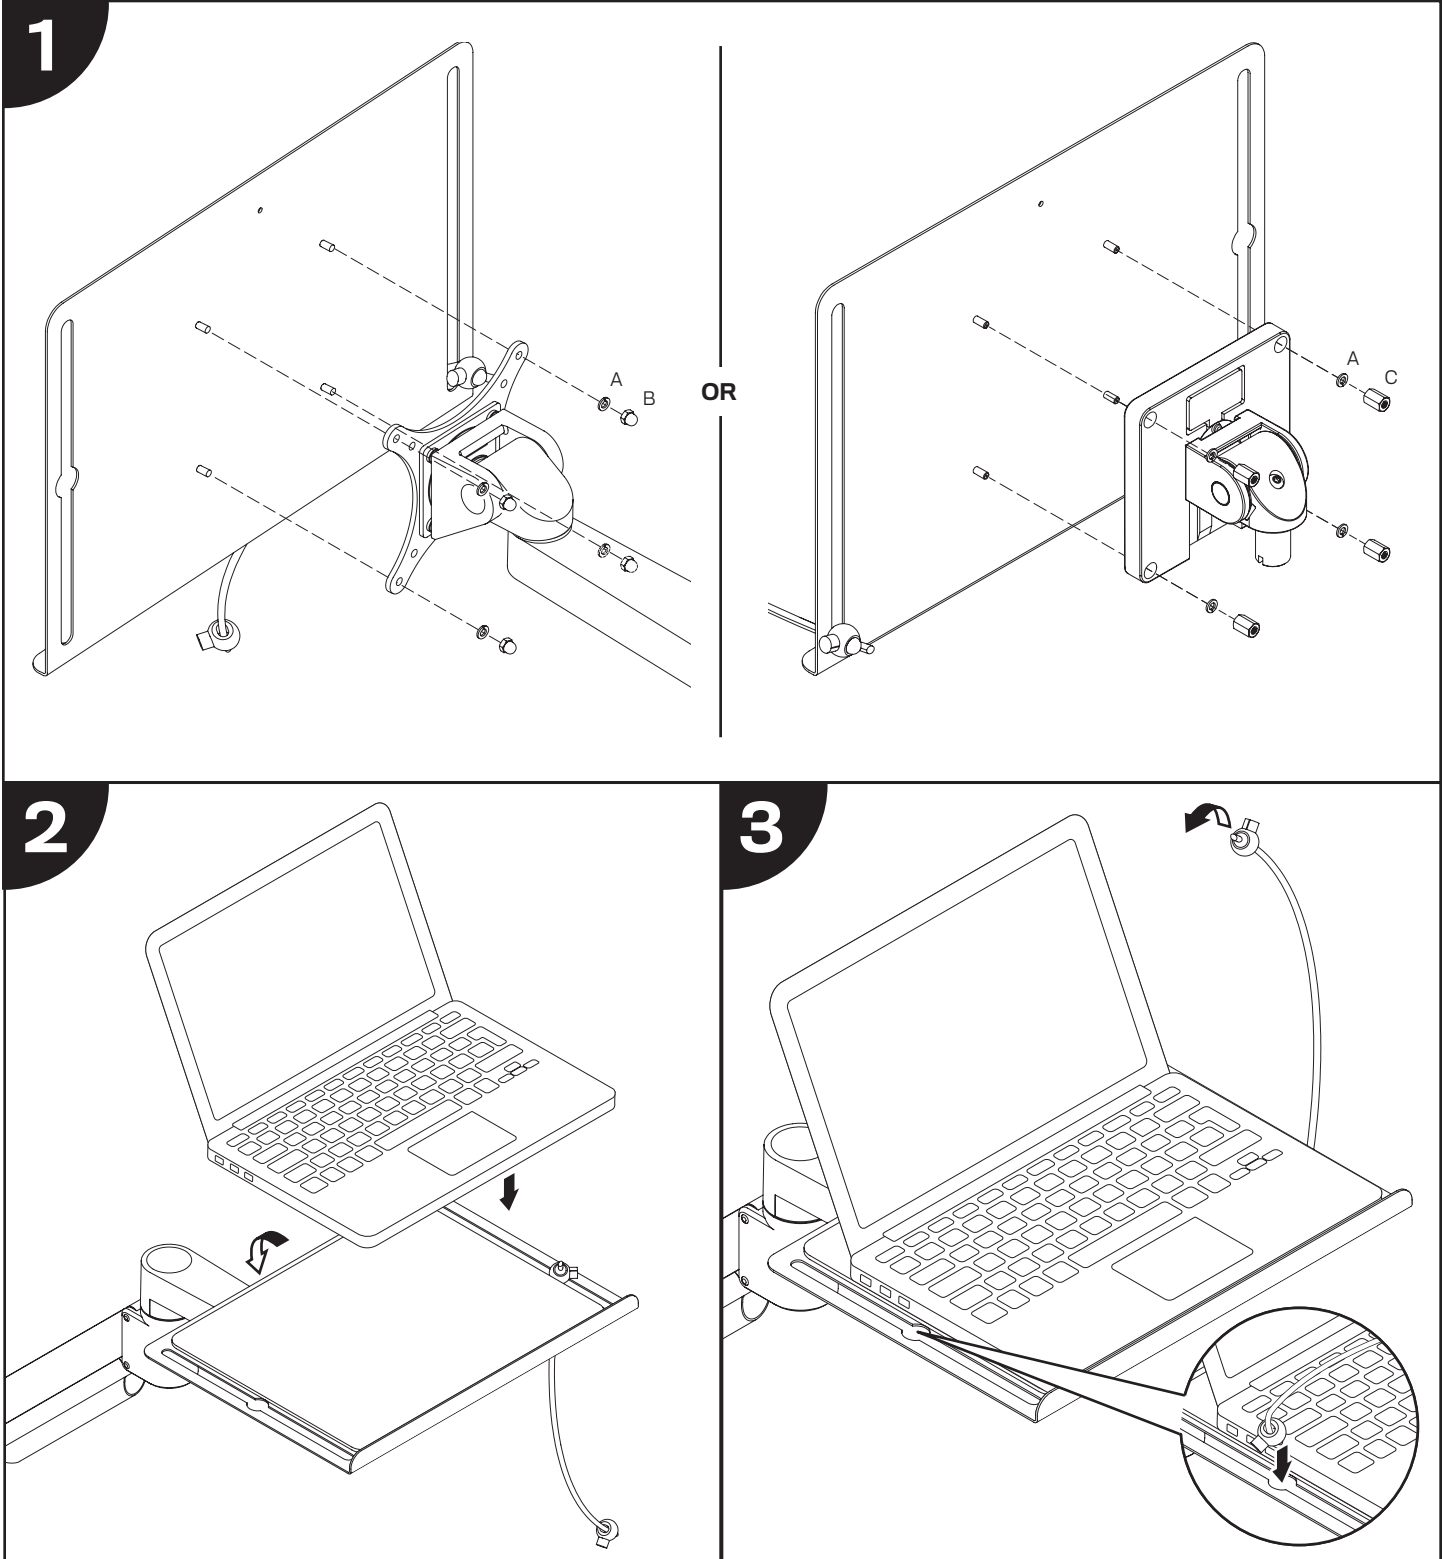

Innovative Ergonomic Solutions companies

MODEL 8510

Installation Instructions

4

Innovative Ergonomic Solutions companies

MODEL 8510

Parts List

ITEM	DESCRIPTION / PART NO.	QUANTITY
A 	Split Washer 701910	4
B 	Acorn Nut 705128	4
C 	Coupling Nut 716187	4