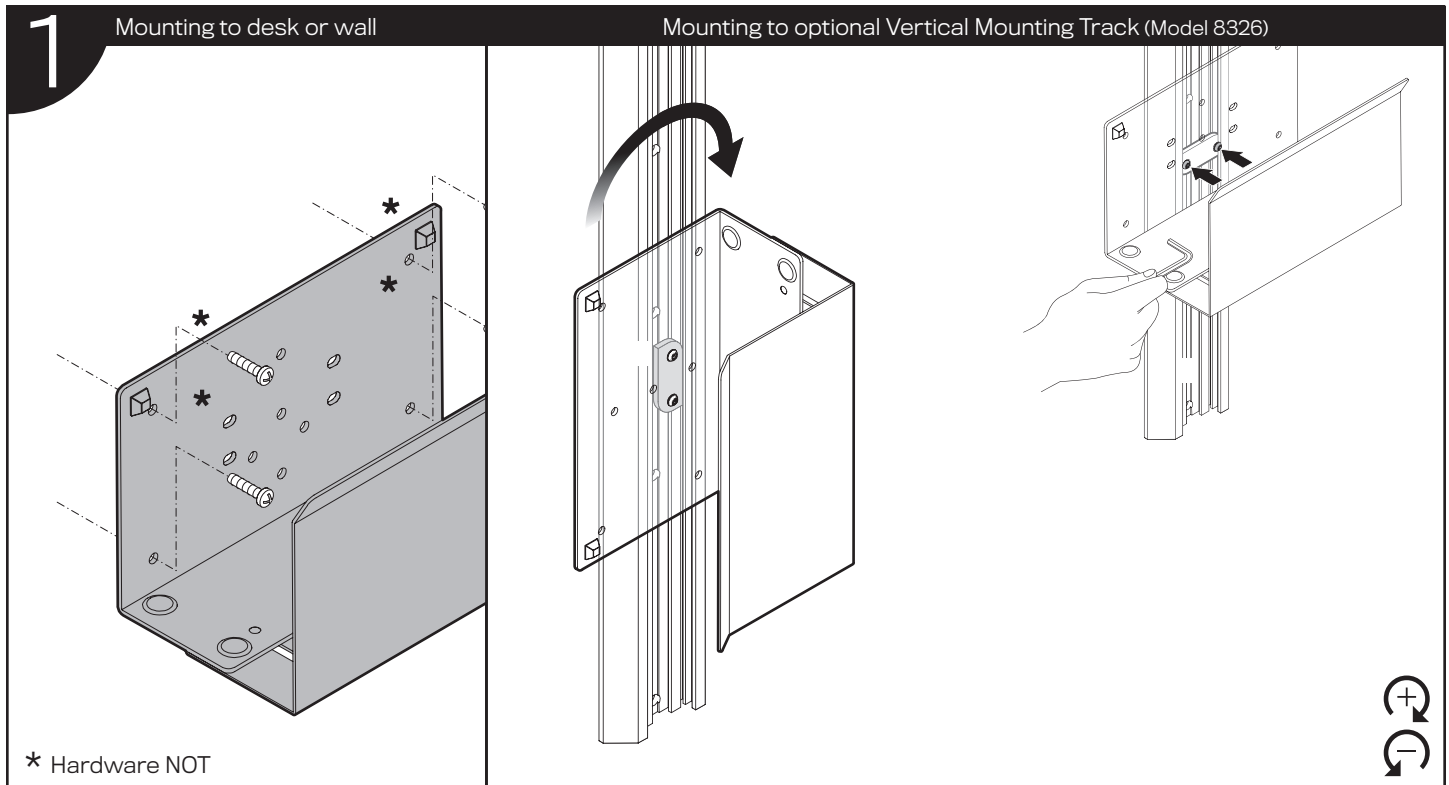

Model 8335 Installation Instructions

MODEL 8335

1a Mounting to desk or wall

* Hardware not included.

1b Mounting to optional Vertical Mounting Track (Model 8326)

1c Mounting to pole (optional pole bracket kit)

2

2x

MODEL 8335

ITEM	DESCRIPTION / PART NO.	
A	 Mounting Cleat 105302	1*
B	 1/4-20 x 1/2 BHSCS 701013	2 (4*)
C	 5/32" Allen Wrench 700147	1

ITEM	DESCRIPTION / PART NO.	
F	 1-3/4" Pole Bracket 106233	1*
G	 2" Pole Bracket 106234	1*
H	 Knob 705019	2