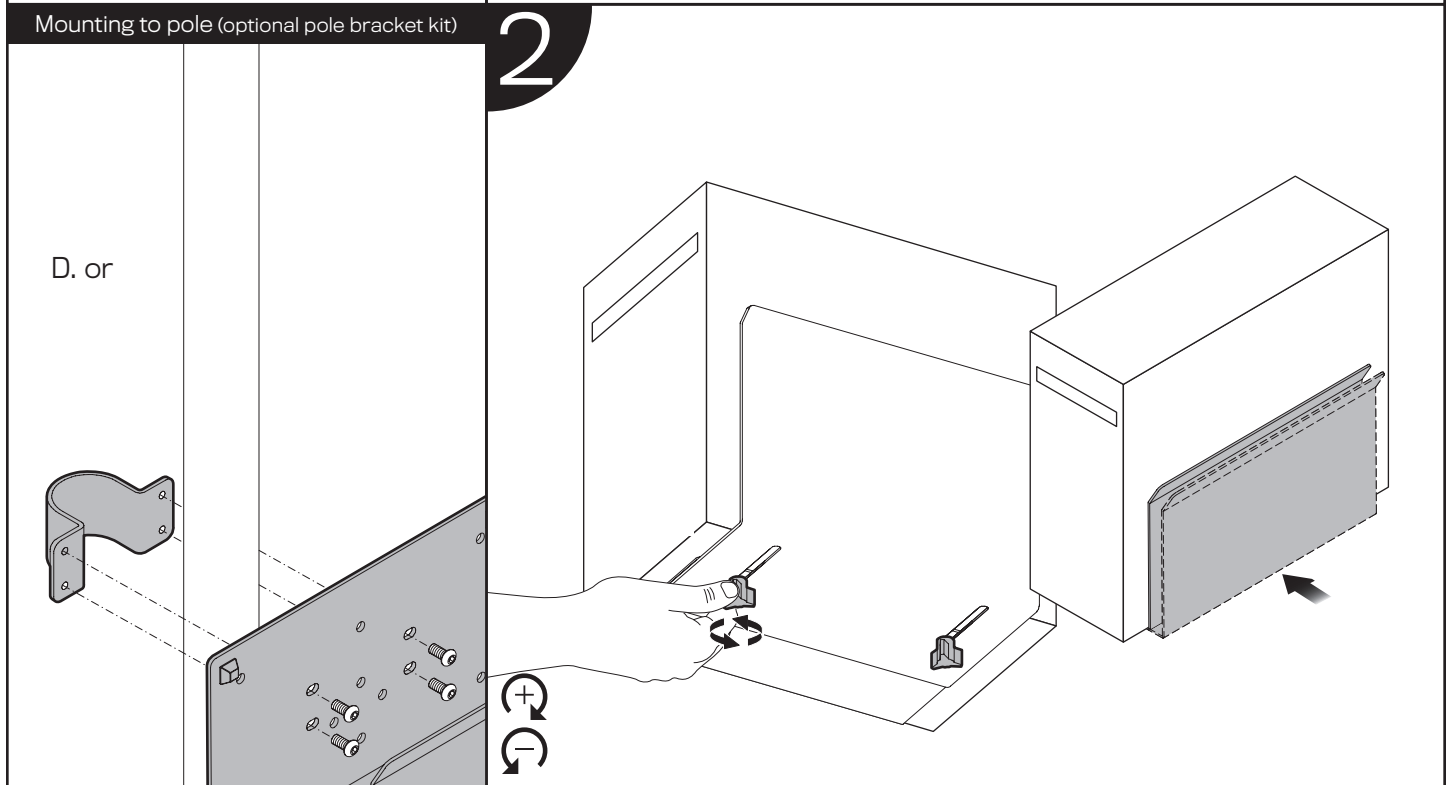

Model 8335 Installation Instructions

MODEL 8335

1a Mounting to desk or wall

* Hardware not included.

1b Mounting to optional Vertical Mounting Track (Model 8326)

1c Mounting to pole (optional pole bracket kit)

2

2x

MODEL 8335

ITEM	DESCRIPTION / PART NO.	
A	 Mounting Cleat 105302	1*
B	 1/4-20 x 1/2 BHSCS 701013	2 (4*)
C	 5/32" Allen Wrench 700147	1

ITEM	DESCRIPTION / PART NO.	
F	 1-3/4" Pole Bracket 106233	1*
G	 2" Pole Bracket 106234	1*
H	 Knob 705019	2