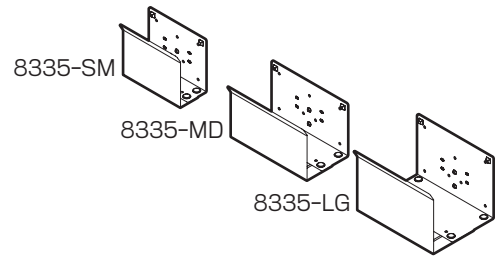

Model 8335 Installation Instructions

MODEL 8335

1a Mounting to desk or wall

* Hardware not included.

1b Mounting to optional Vertical Mounting Track (Model 8326)

1c Mounting to pole (optional pole bracket kit)

2

2x

MODEL 8335

ITEM	DESCRIPTION / PART NO.	
A	 Mounting Cleat 105302	1*
B	 1/4-20 x 1/2 BHSCS 701013	2 (4*)
C	 5/32" Allen Wrench 700147	1

ITEM	DESCRIPTION / PART NO.	
F	 1-3/4" Pole Bracket 106233	1*
G	 2" Pole Bracket 106234	1*
H	 Knob 705019	2