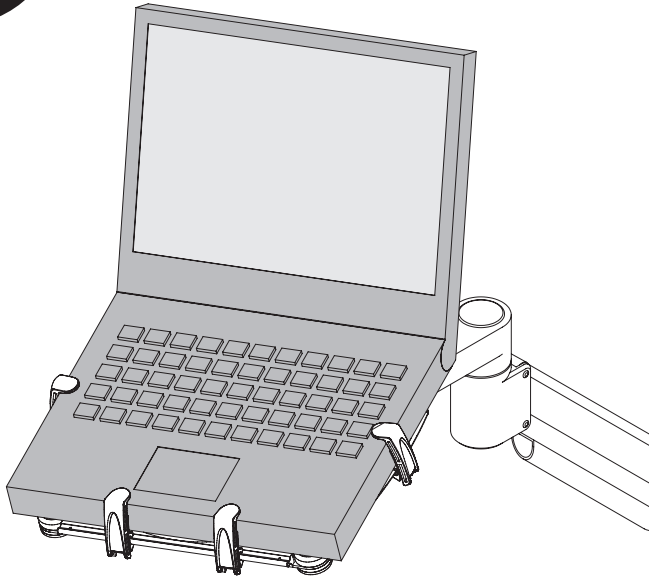

Innovative Ergonomic Solutions companies

MODEL 5501

4

or

For ultra thin laptops/tablet PCs: Install the laptop clip shoes (item C) that are provided to ensure a secure grasp.

MODEL 5501

ITEM	DESCRIPTION / PART NO.	QUANTITY
A	 Adjustable Clasp 105479	4
B	 Adjustable Clasp Base 105478	4
C	 Laptop Clip Shoe 106096	4