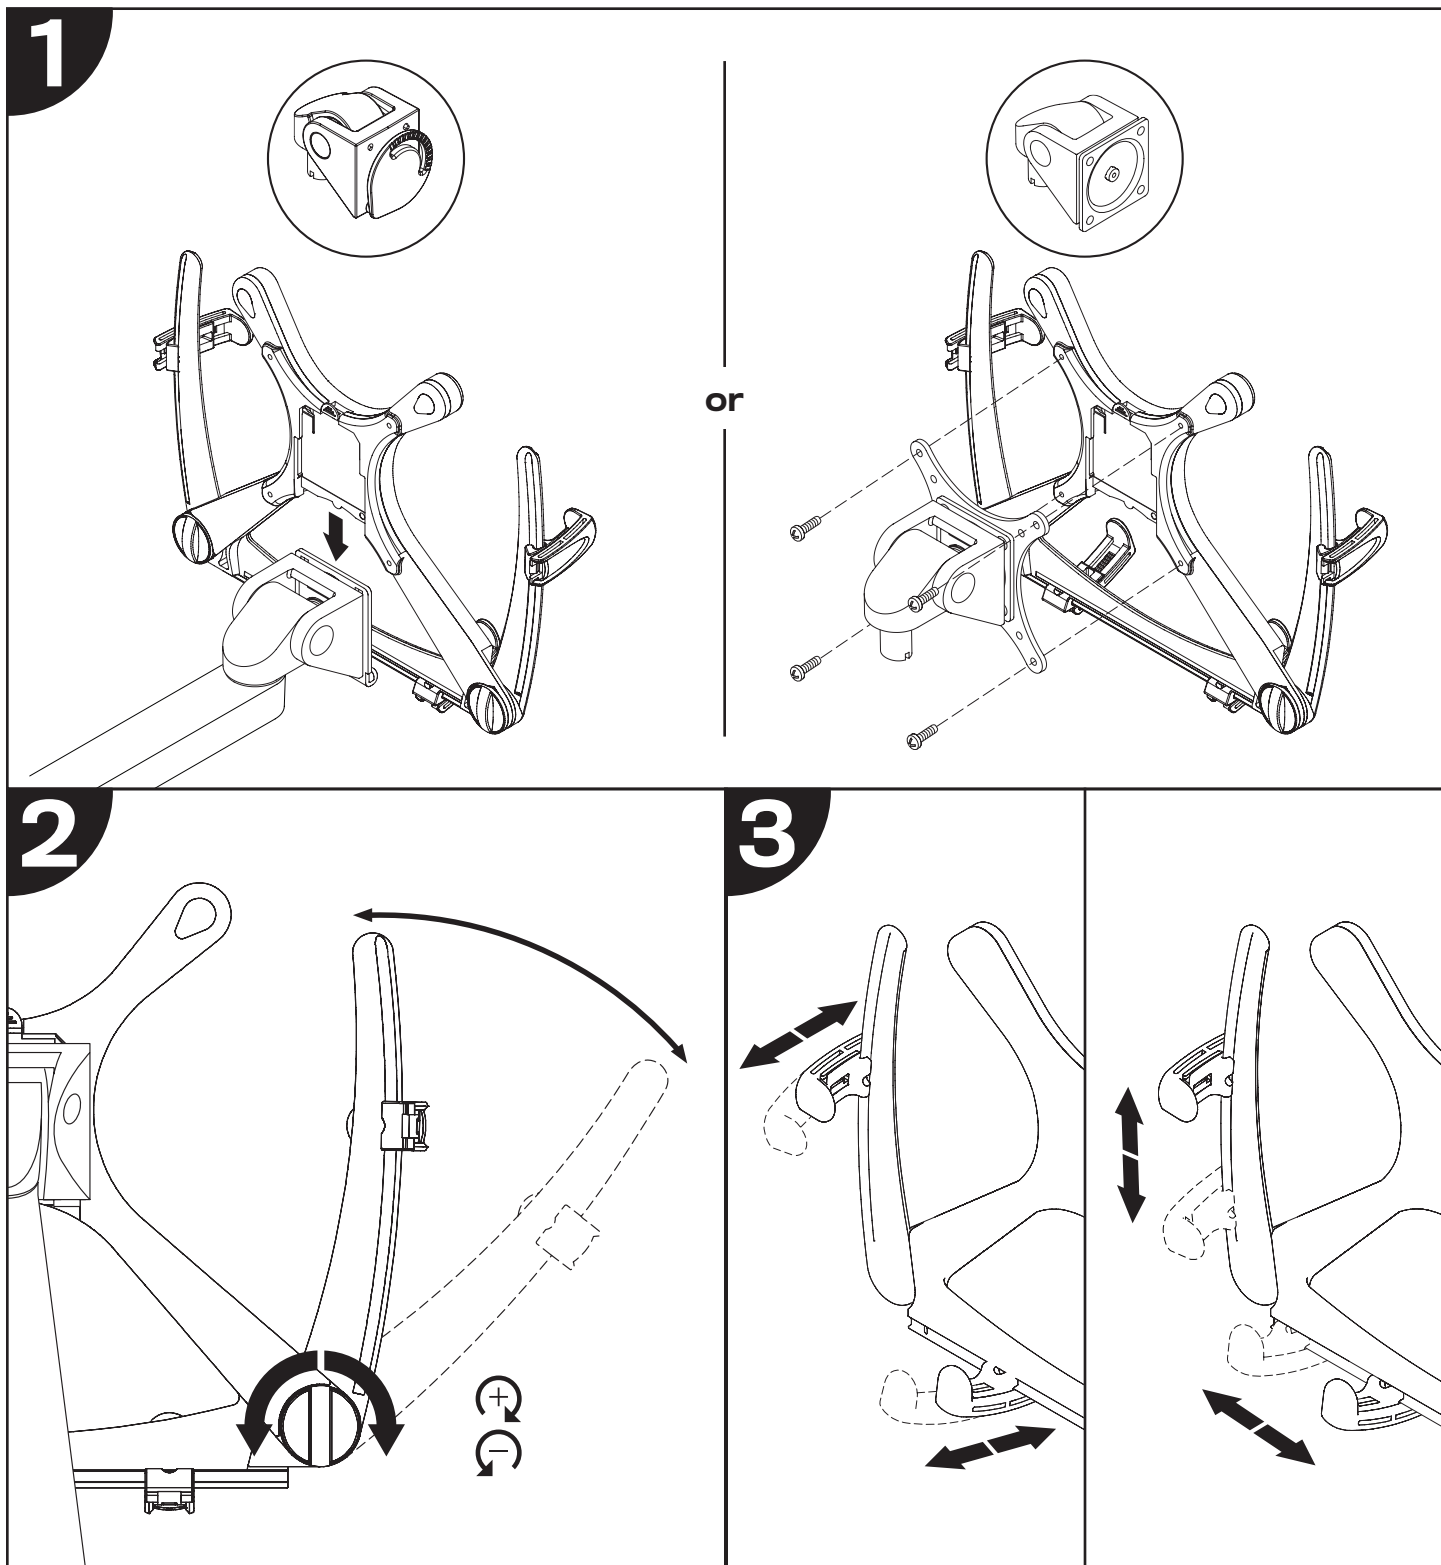

Innovative Ergonomic Solutions companies

MODEL 5501

4

or

For ultra thin laptops/tablet PCs: Install the laptop clip shoes (item C) that are provided to ensure a secure grasp.

MODEL 5501

ITEM	DESCRIPTION / PART NO.	QUANTITY
A	 Adjustable Clasp 105479	4
B	 Adjustable Clasp Base 105478	4
C	 Laptop Clip Shoe 106096	4