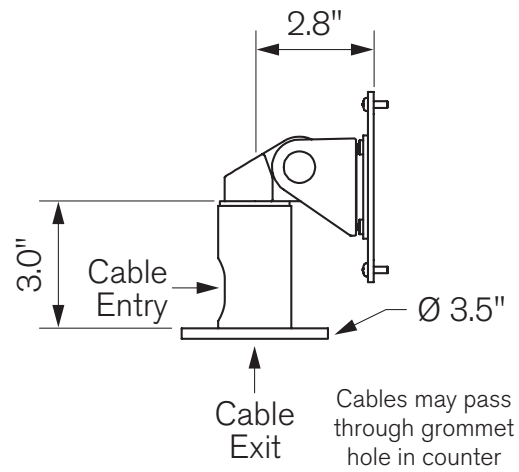

SPECIFICATIONS

Finishes

- Black
B
- Gray
G

Dimensions

Mount: Bolts through counter or use the included adhesive pad for non-drilled installation
Supports a display up to 25 lbs
VESA Compatability: 75& 100 mm

Accessories

PTS-FSB: Freestanding Base

Part Numbers

MNPL11-17T_

WARRANTY

10 years

CAPABILITIES

Included Hardware:
Adhesive pad for a non-drilling installation.