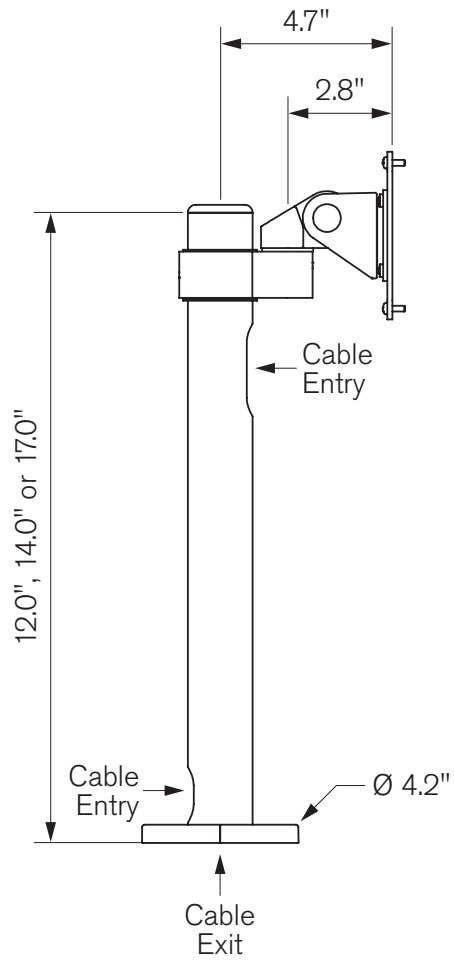

### Dimensions

Mount: Bolt thru counter requires a 3/8" hole  
Pole heights: 12", 14", 17"  
VESA Compatibility: 75& 100 mm

### Part Numbers

MNPL10-12SB: 12" pole  
MNPL10-14SB: 14" pole  
MNPL10-17SB: 17" pole

## CAPABILITIES

**Mounting Hardware Not Included**

Mount plate has countersunk holes for 1/4" flat head screws (4x).