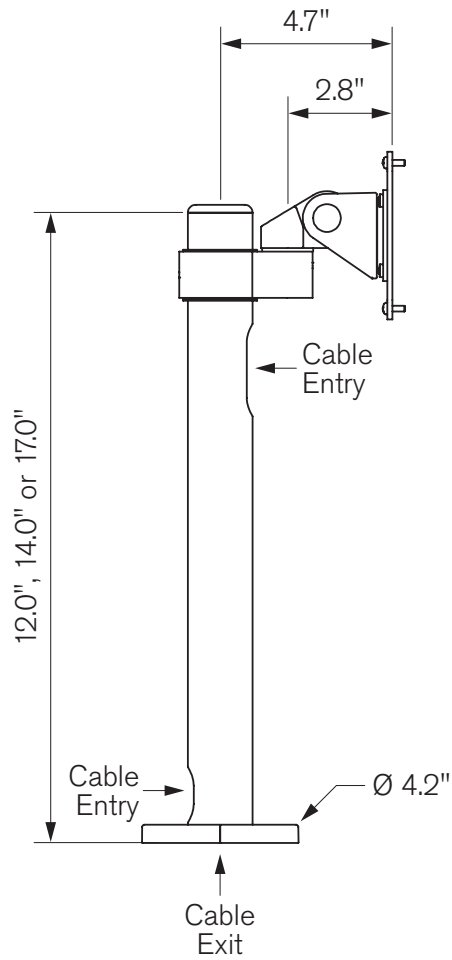

SPECIFICATIONS

Finishes

	Black BLK
	Gray G

Dimensions

Mount: Mount plate has countersunk holes for 1/4" flat screws
Pole heights: 12", 14", 17"
VESA Compatibility: 75 & 100 mm

Part Numbers

MNPL10-12S_: 12" pole
MNPL10-14S_: 14" pole
MNPL10-17S_: 17" pole

WARRANTY

10 years

CAPABILITIES

Mounting Hardware Not Included
Mount plate has countersunk
holes for 1/4" flat head screws (4x).