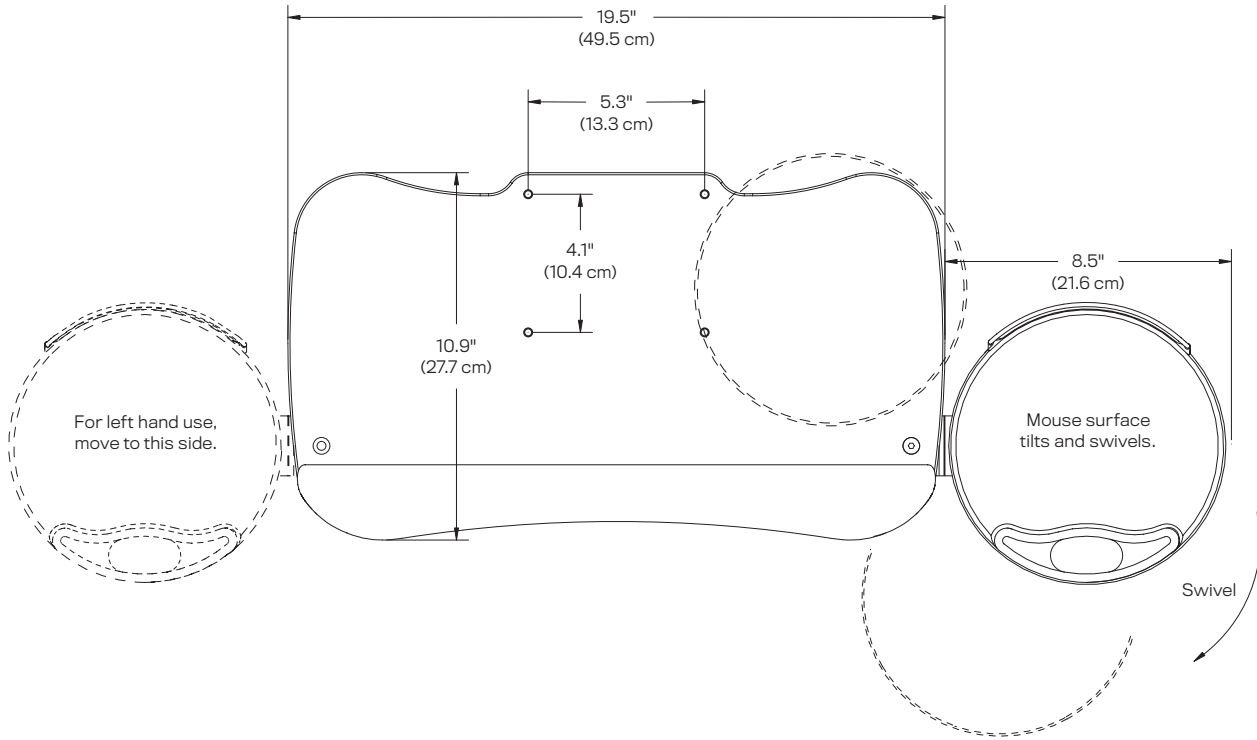

EXTENDED REACH

KT12-19
EXTENDED REACH KEYBOARD ARM W/19" KEYBOARD TRAY

Finishes
 Black

Dimensions
 12.5" total height adjustment range
 (7" up; 5.5" down)
 23" track included

Part Numbers
 KT12-19

KT12-27
EXTENDED REACH KEYBOARD ARM W/27" KEYBOARD TRAY

Finishes
 Black

Dimensions
 12.5" total height adjustment range
 (7" up; 5.5" down)
 23" track included

Part Numbers
 KT12-27

COMPACT

KT8-19
EXTENDED REACH KEYBOARD ARM W/19" KEYBOARD TRAY

Finishes
 Black

Dimensions
 8" total height adjustment
 (3" above; 5" below the work surface)
 21" track included

Part Numbers
 KT8-19

KT8-27
EXTENDED REACH KEYBOARD ARM W/27" KEYBOARD TRAY

Finishes
 Black

Dimensions
 8" total height adjustment
 (3" above; 5" below the work surface)
 21" track included

Part Numbers
 KT8-27

CAPABILITIES

Model KTX-19

19" Keyboard Tray w/ Swivel Mouse Tray

Model KTX-27

27" Keyboard Tray