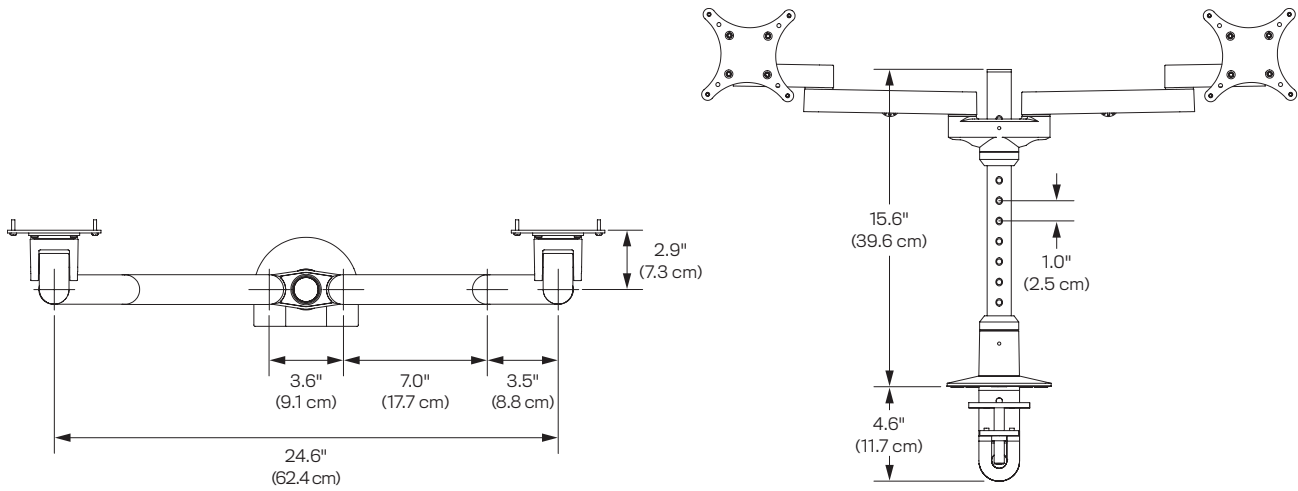

SPECIFICATIONS

Finishes

	Silver 124
	Vista Black 104

Dimensions

Screen Size: Up to 24"
 Height Adjustment: Adjusts anywhere along pole
 Extension Range: 14"
 Weight Capacity: Up to 40 lbs. per monitor
 Mount: Desk Edge, Thru-Desk, Grommet, Wall, Reverse Wall, Side Bolt

Part Numbers

9124-S-14-FM-__

Integrated cable management

Focal depth adjustment

Space-saving design

WARRANTY

10 years

CAPABILITIES

Desk Edge

Thru-Desk

Grommet

Wall

Reverse Wall

Side Bolt