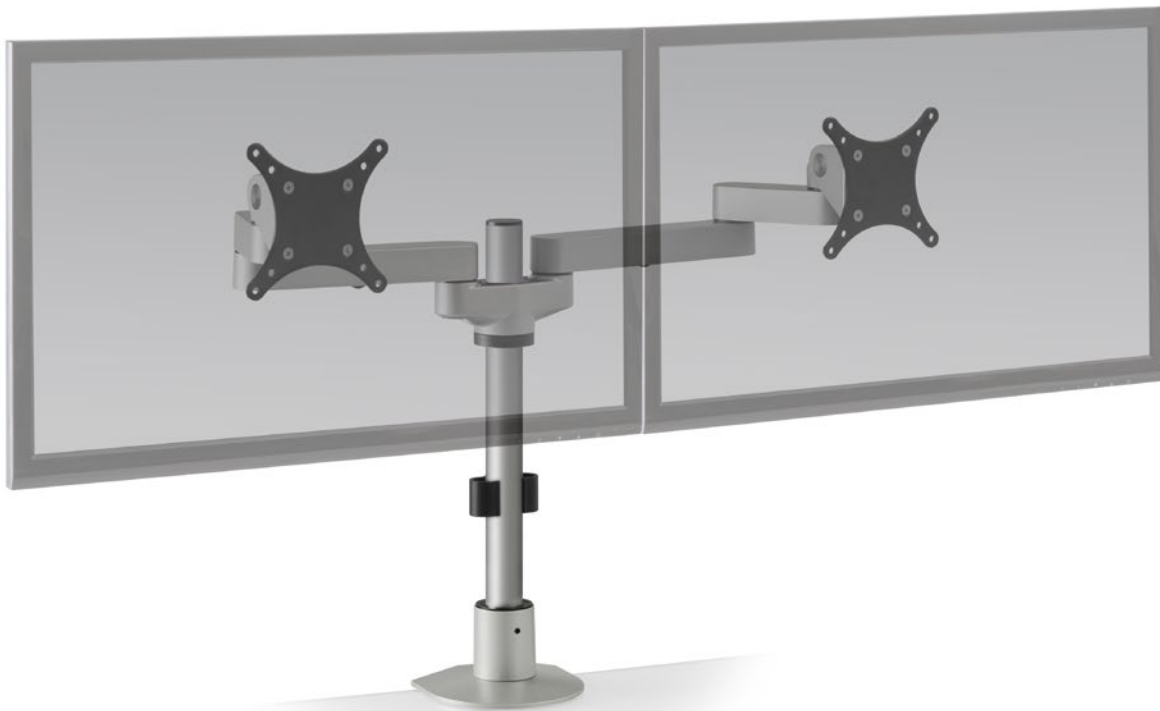

9124

MONITOR ARMS

innovative™
design works

SPACE-SAVING ERGONOMIC COMFORT.

The stylish, space-saving 9124 dual monitor pole mount is the latest in our EURO series of desk mounts. This dual monitor arm mounts two monitors side by side while saving valuable desk space. Users can position each monitor independent of the other, and quickly adjust, pivot, and place the dual monitors as needed.

FEATURES

- **Adjustable:** Friction control system provides smooth adjustment while adjusting the position of the dual monitor arms.
- **Flexible:** Monitor mount includes FLEXmount with six mounting options in one kit.
- **Customizable:** Optional upgrade to quick install/release monitor bracket; consult your sales rep for details.
- **Compatible:** VESA-monitor compatible – 75mm & 100mm VESA adapters included.

SPECIFICATIONS

Finishes

	Silver 124
	Vista Black 104

Dimensions

Screen Size: Up to 24"
 Height Adjustment: Adjusts anywhere along pole
 Extension Range: 14"
 Weight Capacity: Up to 40 lbs. per monitor
 Mount: Desk Edge, Thru-Desk, Grommet, Wall, Reverse Wall, Side Bolt

Desk Edge

Thru-Desk

Grommet

Wall

Reverse Wall

Side Bolt