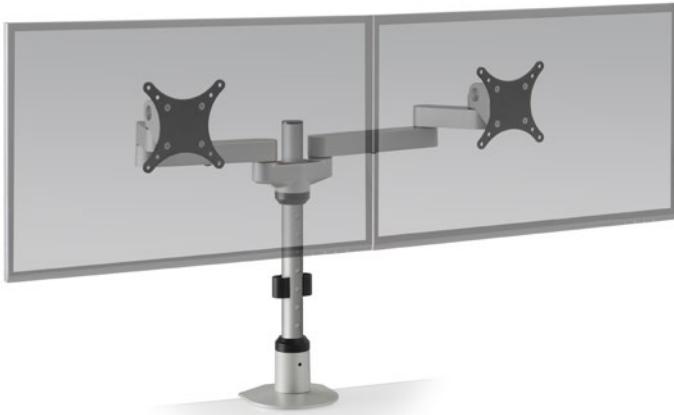

9124

MONITOR ARMS

innovative™
design works

SPACE-SAVING ERGONOMIC COMFORT.

The stylish, space-saving 9124 dual monitor pole mount is the latest in our EURO series of desk mounts. This dual monitor arm mounts two monitors side by side while saving valuable desk space. Users can position each monitor independent of the other, and quickly adjust, pivot, and place the dual monitors as needed.

FEATURES

- **Adjustable:** Friction control system provides smooth adjustment while adjusting the position of the dual monitor arms.
- **Flexible:** Monitor mount includes FLEXmount with six mounting options in one kit.
- **Customizable:** Optional upgrade to quick install/release monitor bracket; consult your sales rep for details.
- **Compatible:** VESA-monitor compatible – 75mm & 100mm VESA adapters included.

SPECIFICATIONS

Finishes

	Silver 124
	Vista Black 104

Dimensions

Screen Size: Up to 24"
 Height Adjustment: Adjusts anywhere along pole
 Extension Range: 14"
 Weight Capacity: Up to 40 lbs. per monitor
 Mount: Desk Edge, Thru-Desk, Grommet, Wall, Reverse Wall, Side Bolt

Desk Edge

Thru-Desk

Grommet

Wall

Reverse Wall

Side Bolt