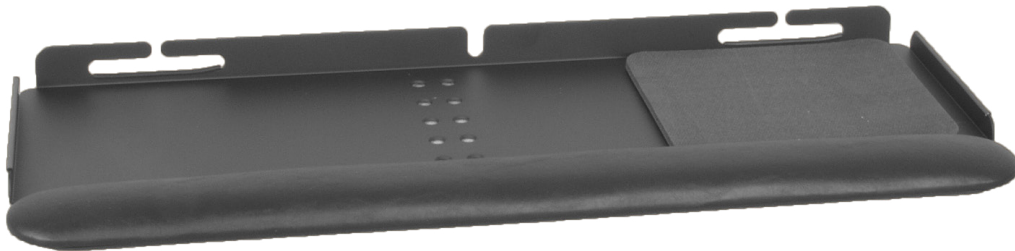

LARGE KEYBOARD TRAY - 8085

MONITOR ARMS

ADAPTABLE KEYBOARD TRAY.

Sturdy large keyboard platform with room for keyboard and mouse. Adaptable for left- or right-handed users.

FEATURES

- **Sturdy:** Sturdy metal construction is extremely durable..
- **Flexible:** Combination mouse tray adapts for left or right-handed users.

* Includes keyboard tray only. Must combine with mount and pivot device.

SPECIFICATIONS

Finishes

	Silver 124
	Vista Black 104

Dimensions

27.15 L x 10.92 W x 1.33" D

Part Numbers

8085-___