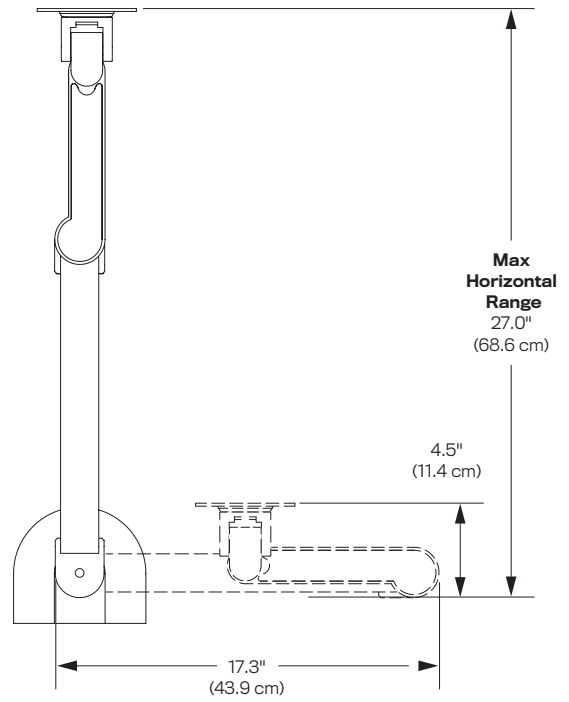

CAPABILITIES