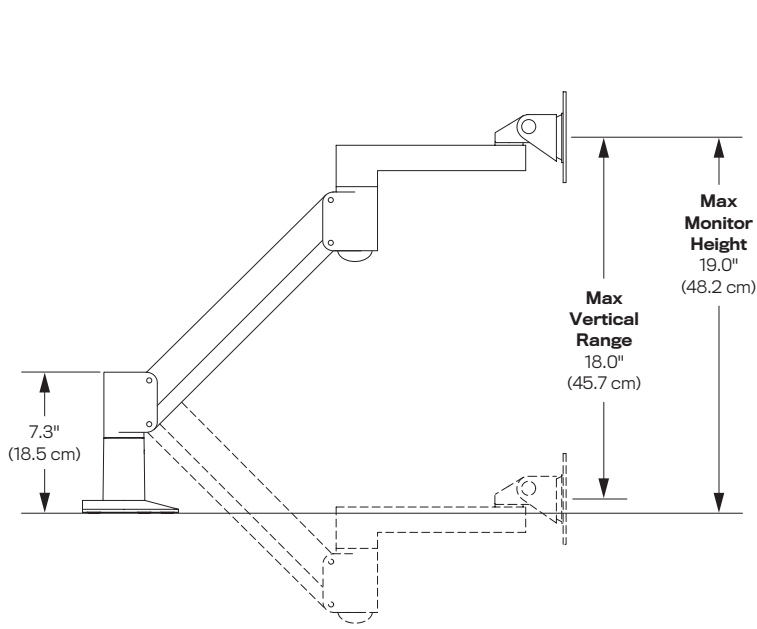

SPECIFICATIONS

Finishes

	Flat White 248
	Silver 124
	Vista Black 104

Dimensions

Screen Size: Up to 43"
 Height Adjustment: 18"
 Extension Range: 27"
 Max Monitor Height: 19"
 Weight Capacity: 2 - 40 lbs.
 Mount: Desk Edge, Thru-Desk,
 Grommet, Wall, Reverse Wall, Side Bolt

Part Numbers

7500-500-___ (2-13 lbs. monitor)
 7500-800-___ (6-21 lbs. monitor)
 7500-1000-___ (8-27 lbs. monitor)
 7500-1500-___ (12-40 lbs. monitor)

Effortless height adjustment

Integrated cable management

Space saving design

WARRANTY

10 years

Design Award Winner

CAPABILITIES

Desk Edge

Thru-Desk

Grommet

Wall

Reverse Wall

Side Bolt