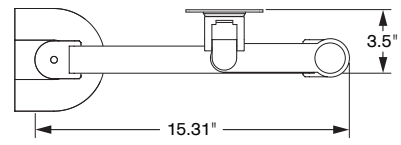

SPECIFICATIONS

Finishes

	Flat White 248
	Silver 124
	Vista Black 104

Dimensions

Height Adjustment: 16"

Extension Range: 22"

Mount: FlexMount (Desk Edge, Thru-Desk, Grommet, Wall, Reverse Wall, Side Bolt)

Compatibility: Up to 1.5" desk thickness

Part Numbers

7045-500-___: 1.5 lbs - 15 lbs

7045-800-___: 10 lbs - 22 lbs

7045-1000-___: 12.5 lbs - 29.5 lbs

Additional vertical reach

Folds to occupy 3" of space

Sleek cable management

WARRANTY

10 years

CAPABILITIES

SIDE VIEW
Vertical Range

TOP VIEW
Horizontal Range

TOP VIEW
Arm Folded