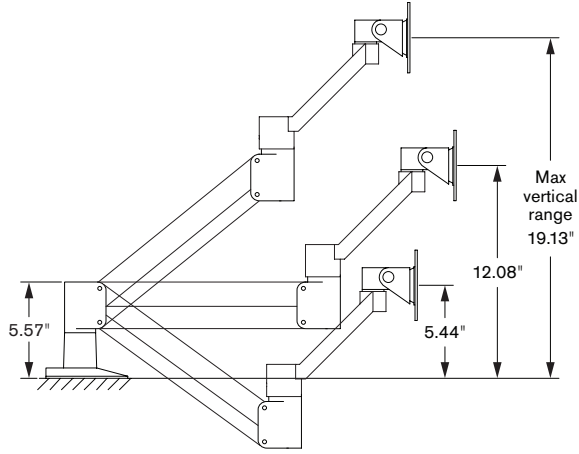

SPECIFICATIONS

Finishes

	Flat White 248
	Silver 124
	Vista Black 104

Dimensions

Height Adjustment: 16"

Extension Range: 22"

Mount: FlexMount (Desk Edge, Thru-Desk, Grommet, Wall, Reverse Wall, Side Bolt)

Compatibility: Up to 1.5" desk thickness

Part Numbers

7045-500-___: 1.5 lbs - 15 lbs

7045-800-___: 10 lbs - 22 lbs

7045-1000-___: 12.5 lbs - 29.5 lbs

Additional vertical reach

Folds to occupy 3" of space

Sleek cable management

WARRANTY

10 years

CAPABILITIES

SIDE VIEW
Vertical Range

TOP VIEW
Horizontal Range

TOP VIEW
Arm Folded