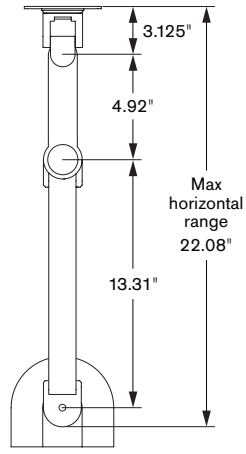

SPECIFICATIONS

Finishes

	Flat White 248
	Silver 124
	Vista Black 104

Dimensions

Height Adjustment: 16"

Extension Range: 22"

Mount: FlexMount (Desk Edge, Thru-Desk, Grommet, Wall, Reverse Wall, Side Bolt)

Compatibility: Up to 1.5" desk thickness

Part Numbers

7045-500-___: 1.5 lbs - 15 lbs

7045-800-___: 10 lbs - 22 lbs

7045-1000-___: 12.5 lbs - 29.5 lbs

Additional vertical reach

Folds to occupy 3" of space

Sleek cable management

WARRANTY

10 years

CAPABILITIES

SIDE VIEW
Vertical Range

TOP VIEW
Horizontal Range

TOP VIEW
Arm Folded