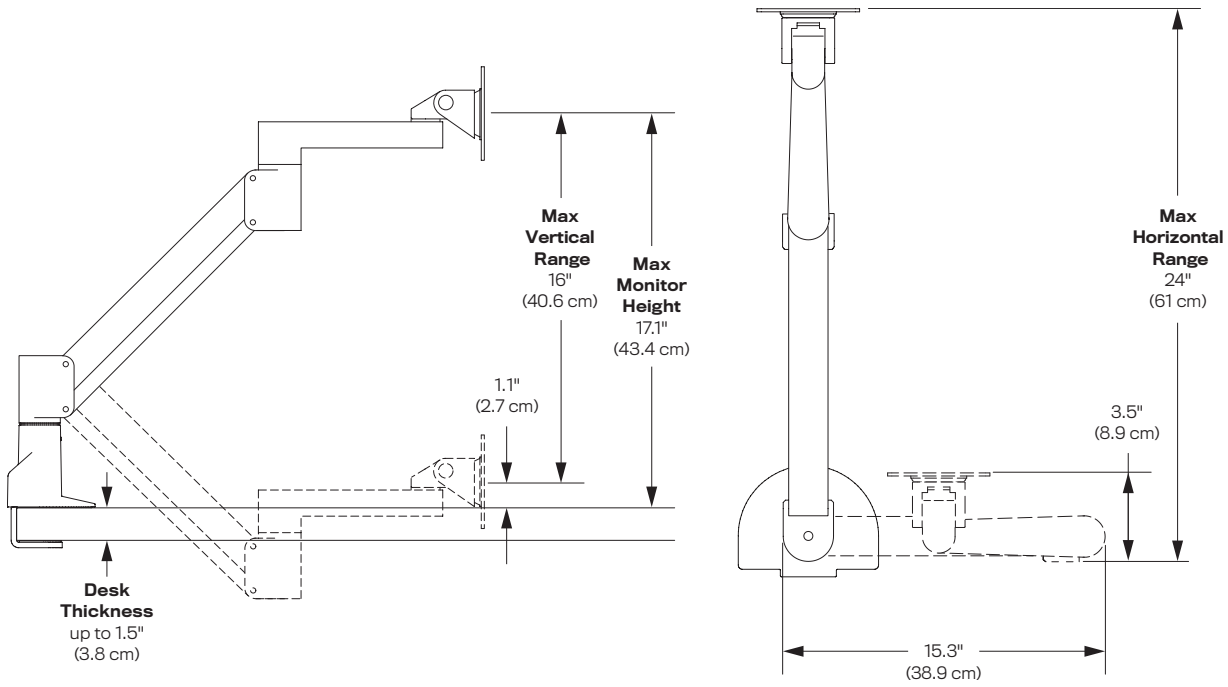

SPECIFICATIONS

Finishes

	Flat White 248
	Silver 124
	Vista Black 104

Dimensions

Height Adjustment: 16"
 Extension Range: 24"
 Max Laptop Height: 17"
 Weight Capacity: 1 - 14 lbs.
 Mount: Desk Edge, Grommet
 Compatibility: Up to 1.5" desk thickness

Part Numbers

7000-T-500HY-__ _

Instantly raise and lower the laptop with one hand

Adjustable clasps allow free access to jacks and ports.

WARRANTY

10 years

CAPABILITIES

Desk Edge