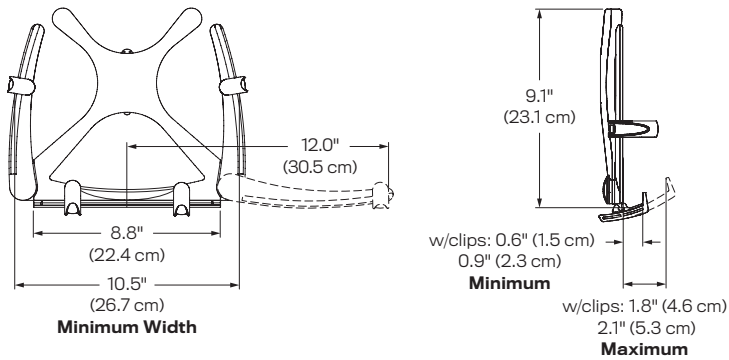

SPECIFICATIONS

Finishes

	Flat White 248
	Silver 124
	Vista Black 104

Dimensions

Height Adjustment: 16"
 Extension Range: 24"
 Max Laptop Height: 17"
 Weight Capacity: 1 - 14 lbs.
 Mount: Desk Edge, Grommet
 Compatibility: Up to 1.5" desk thickness

Part Numbers

7000-T-500HY-__ _

Instantly raise and lower the laptop with one hand

Adjustable clasps allow free access to jacks and ports.

WARRANTY

10 years

CAPABILITIES

Desk Edge