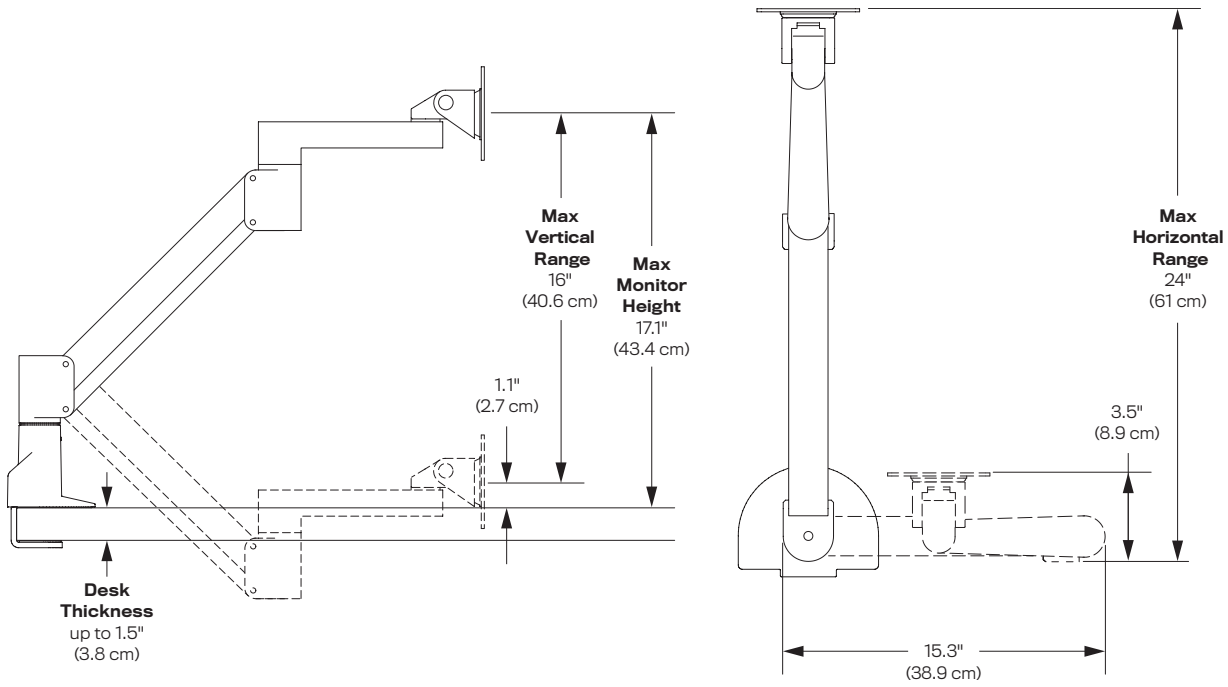

SPECIFICATIONS

Finishes

	Flat White 248
	Silver 124
	Vista Black 104

Dimensions

Screen Size: Up to 32"
 Height Adjustment: 16"
 Extension Range: 24"
 Max Monitor Height: 17"
 Weight Capacity: 2 – 31 lbs.
 Mount: Desk Edge, Grommet, Thru-Desk
 Compatibility: Up to 1.5" desk thickness

Part Numbers

7000-500-BUSBY-___ (2 – 13 lbs. monitor)
 7000-800-BUSBY-___ (7.5 – 25 lbs. monitor)
 7000-1000-BUSBY-___ (2 – 31 lbs. monitor)

WARRANTY

10 years

CAPABILITIES

Desk Edge

Grommet