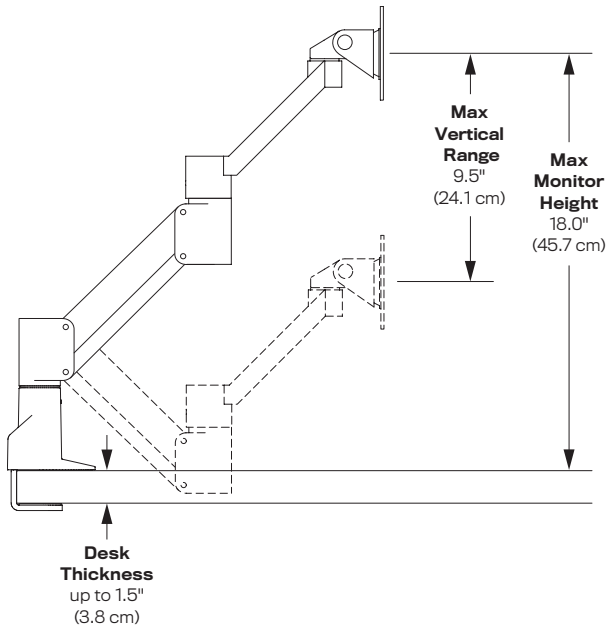

FEATURES

- **Space-Saving:** Folds up to occupy 3.5" of space.
- **Responsive:** One-touch monitor adjustment.
- **Flexible:** Easily pivot the monitor from portrait to landscape.
- **Compatible:** VESA-monitor compatible – 75mm & 100mm VESA adapter included.

SPECIFICATIONS

Finishes

	Flat White 248
	Silver 124
	Vista Black 104

Dimensions

Screen Size: Up to 30"
 Height Adjustment: 9.5"
 Extension Range: 17.6"
 Max Monitor Height: 18.0"
 Mount: Desk Edge, Grommet

Part Numbers

3500-250-___ (1.5 - 12 lbs. monitor)
 3500-350-___ (5.5 - 16 lbs. monitor)
 3500-450-___ (10 - 23 lbs. monitor)
 3500-600-___ (13 - 28 lbs. monitor)

WARRANTY

10 years

Extension Range

CAPABILITIES