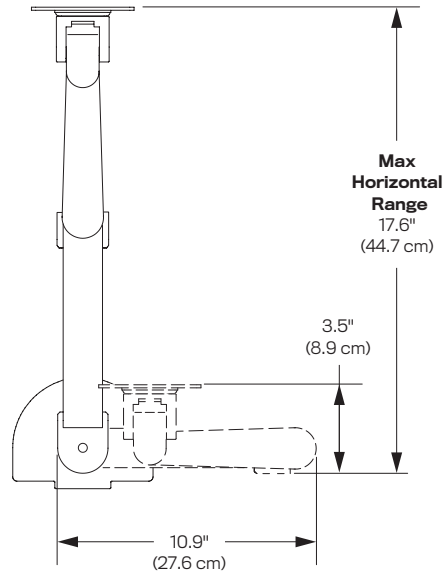

FEATURES

- **Space-Saving:** Folds up to occupy 3.5" of space.
- **Responsive:** One-touch monitor adjustment.
- **Flexible:** Easily pivot the monitor from portrait to landscape.
- **Compatible:** VESA-monitor compatible – 75mm & 100mm VESA adapter included.

SPECIFICATIONS

Finishes

	Flat White 248
	Silver 124
	Vista Black 104

Dimensions

Screen Size: Up to 30"
 Height Adjustment: 9.5"
 Extension Range: 17.6"
 Max Monitor Height: 18.0"
 Mount: Desk Edge, Grommet

Part Numbers

3500-250-___ (1.5 - 12 lbs. monitor)
 3500-350-___ (5.5 - 16 lbs. monitor)
 3500-450-___ (10 - 23 lbs. monitor)
 3500-600-___ (13 - 28 lbs. monitor)

WARRANTY

10 years

Extension Range

CAPABILITIES